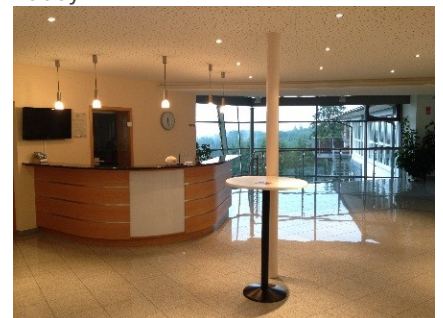

Facilities

The campus of the European Theological Seminary (ETS) is located in the town of Kniebis, Germany in the Black Forest. Formerly a health spa and resort, the campus has buildings ranging in age from 105 years old to those built-in 2003. All buildings have been updated and remodeled since 2003, making the facility very suitable for the education process. All classrooms are equipped with Digital White Boards, three mobile Zoom stations, and network connections for current teaching techniques. The classrooms are furnished with lumbar supporting chairs and tables that have a large area for laptop computers. The institution has three classrooms: a large classroom with about 40 students, a smaller classroom with 30, and a seminar room with 20 students. There is a conference room with a built-in dual-screen zoom station available in the office suite with 16 chairs. An audio-video recording & editing studio has been created. The chapel is also available for large classes with over 50 students and also has a projector as needed. A reading room is available for students with two tables holding a maximum of 16 students. The campus has many other spaces available for out-of-class conversations and small group work. The institution has ten office spaces that house the staff, and dorm spaces are available for undergraduate students. There are local hotels nearby that serve the graduate students during their intensive sessions.

ETS Exterior

ETS Campus

Lobby

Classroom

Conference Room

Chapel/Auditorium

Library Collections

Library Collections

Library Common Area

Reading Room

Recording Studio

Student Lounge

Fitness Center

Dining Hall

Dining Hall